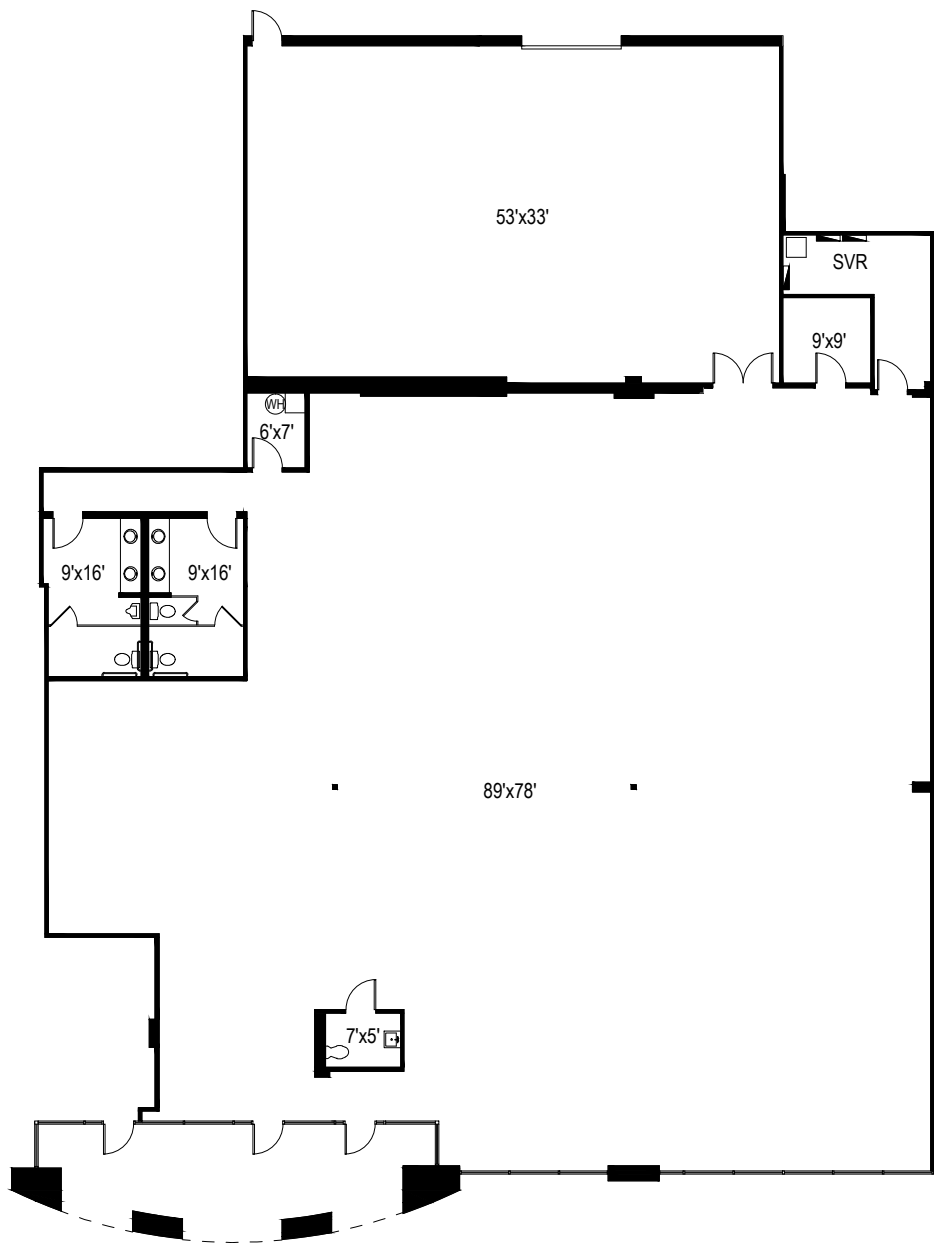

PSBUSINESSPARKS.

ROYAL TECH BUSINESS CENTER - SUITE 150

3201 ROYAL LANE, IRVING

9,888 RSF

OFFICE AREA:

8,075 RSF

OWNED AND OPERATED BY

PSBUSINESSPARKS