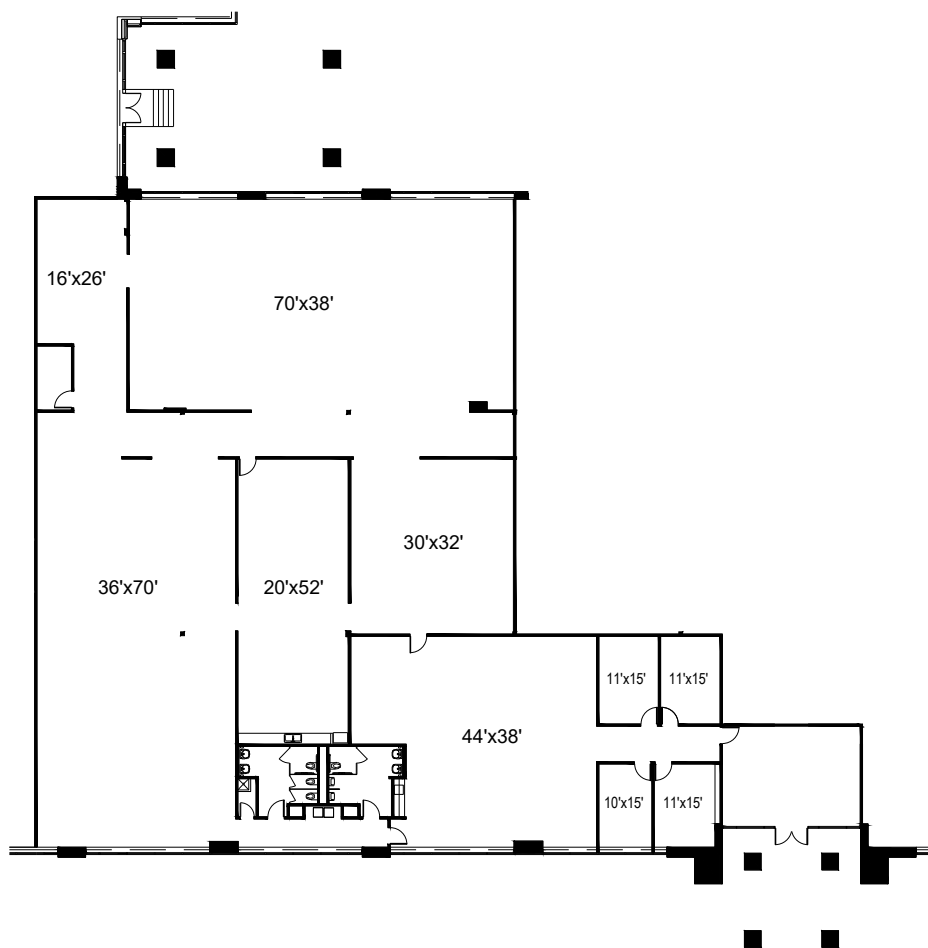

PSBUSINESSPARKS.

ROYAL TECH BUSINESS PARK - SUITE 140

2975 REGENT BOULEVARD, IRVING

11,872 RSF

OFFICE AREA:

11,872 RSF

OWNED AND OPERATED BY

PSBUSINESSPARKS