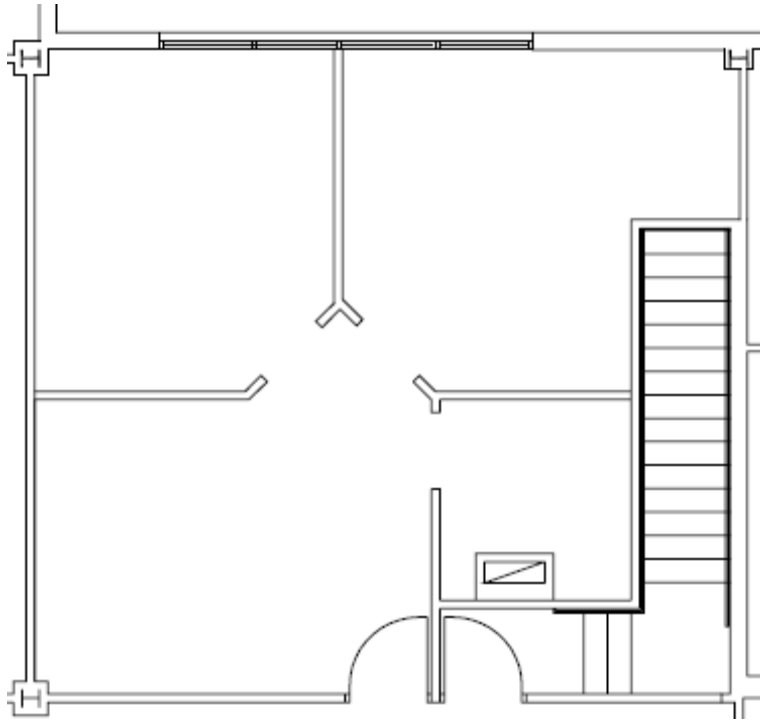

PSBUSINESSPARKS.

5600 General Washington Drive, Suites B208
Approximately 673 Rentable Square Feet

Kevin D. McCormack, Senior Leasing Director
703.866.0405 ext. 102

kmccormack@psbusinessparks.com
www.psbusinessparks.com